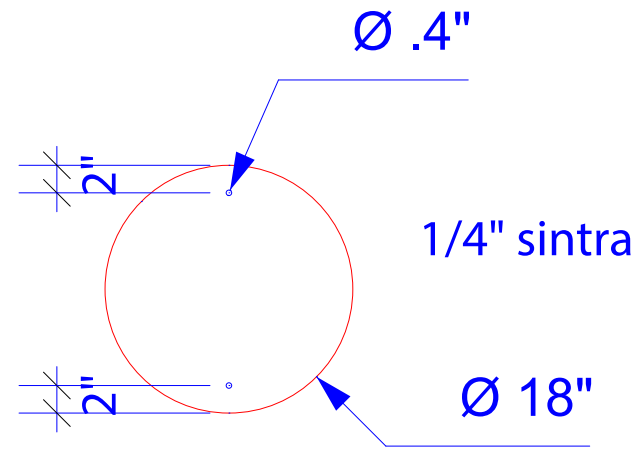

Product Name: VK-1321
Process: Direct Print
Material: 1/16" & 1/4" Sintra
Effective Date: 3/11/2014