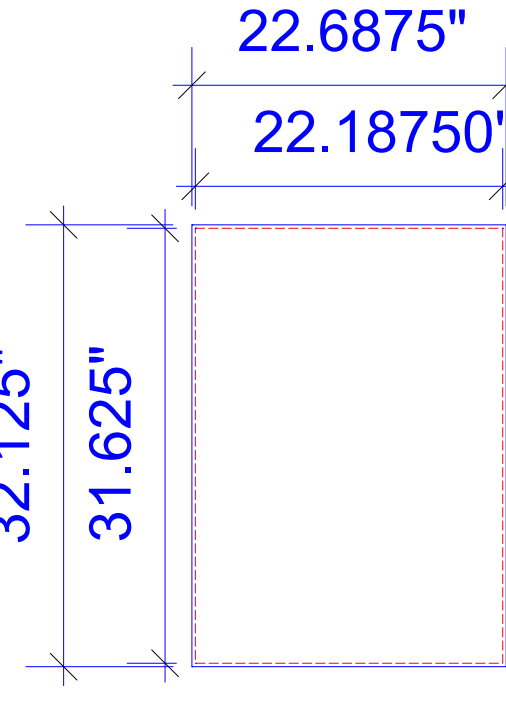

VK-1321 Graphic Dims

ADD 2" Bleed to All Graphics

Product Name: VK-1321
Process: Dye Sublimation
Material: Polyknit 9
Effective Date: 3/28/2014

Live area inside dotted lines

NOTE: Graphic files must be @ 150 dpi Finished Size.  
DO NOT send Flattened Files. Production can not manipulate the content, proportion or color of these files.

\*\*NOTE: Test frames may be required for guaranteed fitting of graphics\*\*

Product Name: VK-1321
Process: Direct Print
Material: 1/16" & 1/4" Sintra
Effective Date: 3/11/2014

Free standing Pedestal  
1/16" Sintra

Backwall Pedestal door infill  
1/16" Sintra

Canvas Size: 23.1875"w x 34.917"h  
Live Size: 22.6875"w x 34.417"h

Canvas Size: 22.6875"w x 32.125"  
Live Size 22.1875"w x 31.625"

NOTE: Graphic files must be @ 150 dpi Finished Size.  
DO NOT send Flattened Files. Production can not manipulate the content, proportion or color of these files.

\*\*NOTE: Test frames may be required for guaranteed fitting of graphics\*\*

VK-1321 Graphic Dims

Product Name: VK-1321
Process: Direct Print
Material: 1/4" Sintra
Effective Date: 08/23/2016 NDW

NOTE: Graphic files must be @ 150 dpi Finished Size.  
DO NOT send Flattened Files. Production can not manipulate  
the content, proportion or color of these files.