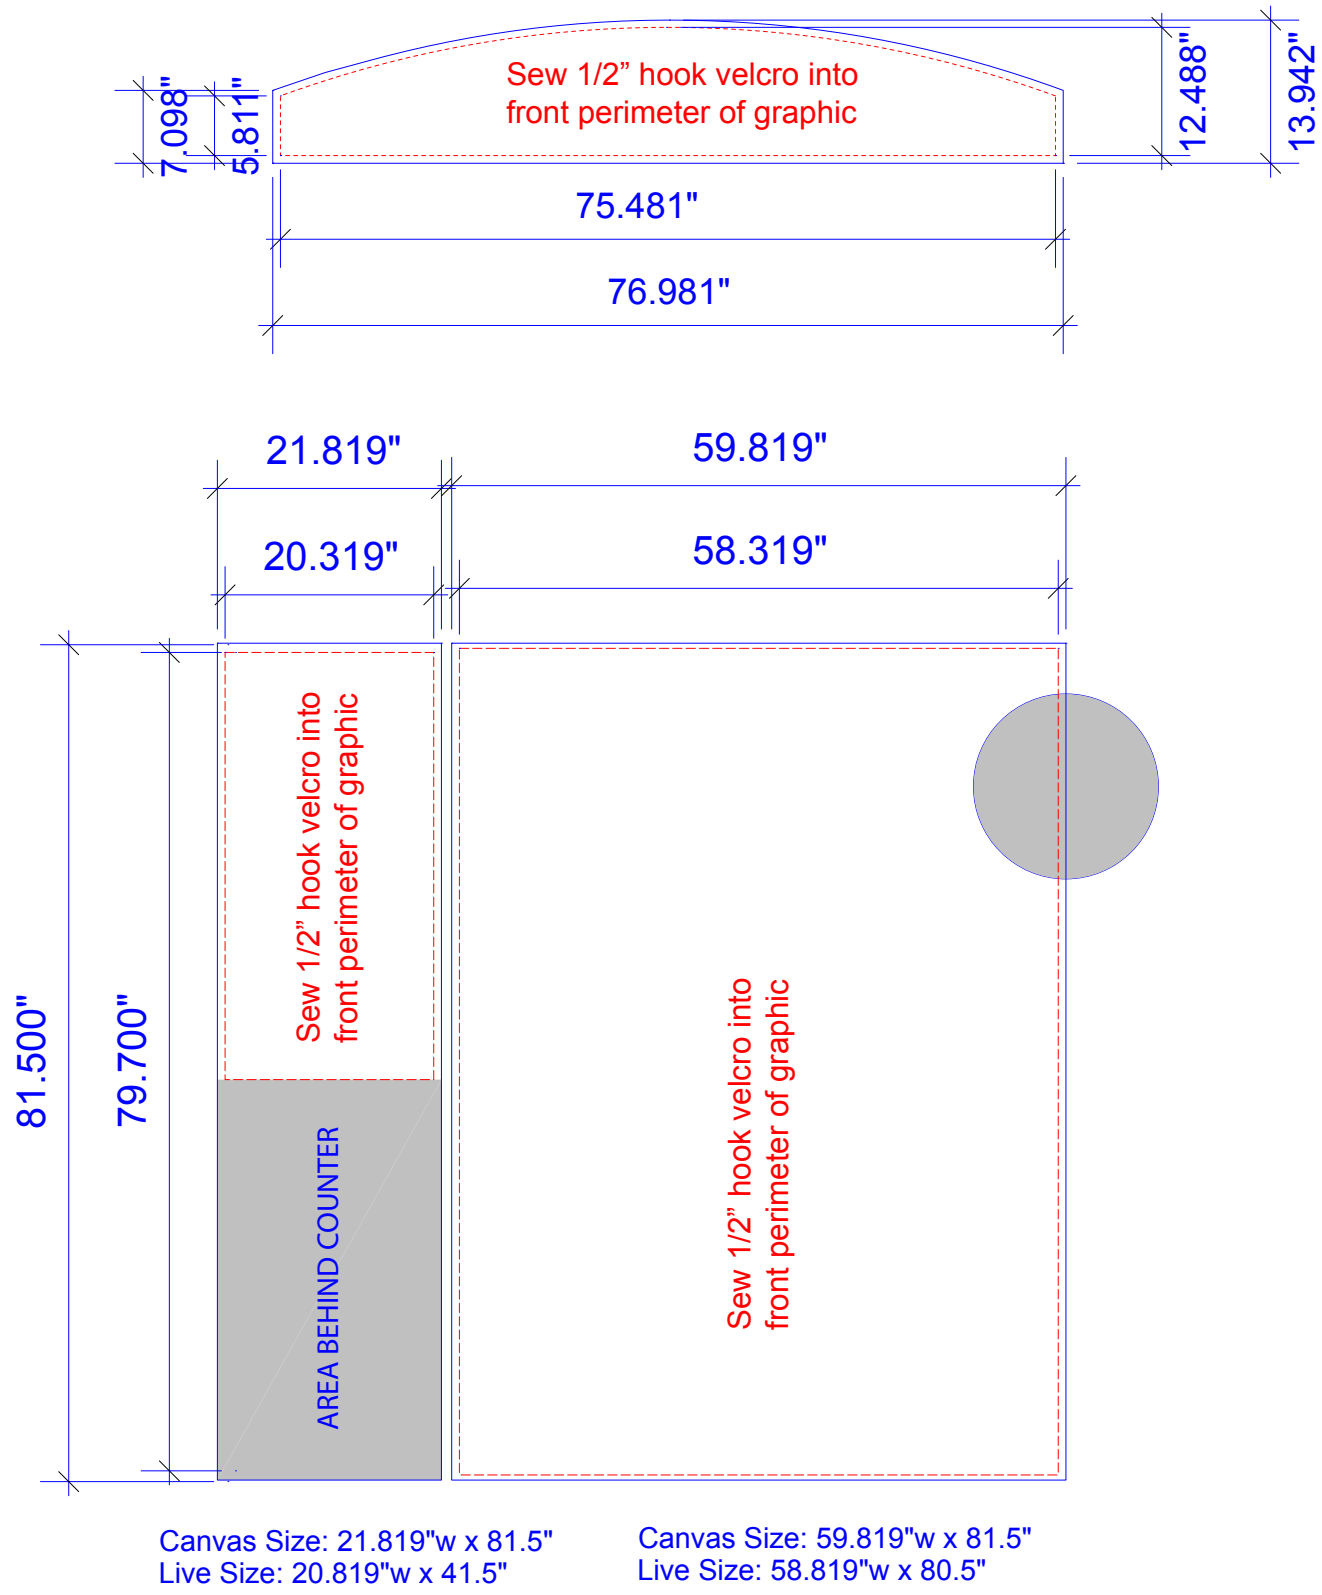

VK-1321 Graphic Dims

ADD 2" Bleed to All Graphics

Product Name: VK-1321
Process: Dye Sublimation
Material: Polyknit 9
Effective Date: 3/28/2014

Live area inside dotted lines

NOTE: Graphic files must be @ 150 dpi Finished Size.  
DO NOT send Flattened Files. Production can not manipulate the content, proportion or color of these files.

\*\*NOTE: Test frames may be required for guaranteed fitting of graphics\*\*

Product Name: VK-1321
Process: Direct Print
Material: 1/16" & 1/4" Sintra
Effective Date: 3/11/2014

Free standing Pedestal  
1/16" Sintra

Backwall Pedestal door infill  
1/16" Sintra

Canvas Size: 23.1875"w x 34.917"h  
Live Size: 22.6875"w x 34.417"h

Canvas Size: 22.6875"w x 32.125"  
Live Size 22.1875"w x 31.625"

NOTE: Graphic files must be @ 150 dpi Finished Size.  
DO NOT send Flattened Files. Production can not manipulate the content, proportion or color of these files.

\*\*NOTE: Test frames may be required for guaranteed fitting of graphics\*\*

VK-1321 Graphic Dims

Product Name: VK-1321
Process: Direct Print
Material: 1/4" Sintra
Effective Date: 08/23/2016 NDW

NOTE: Graphic files must be @ 150 dpi Finished Size.  
DO NOT send Flattened Files. Production can not manipulate  
the content, proportion or color of these files.