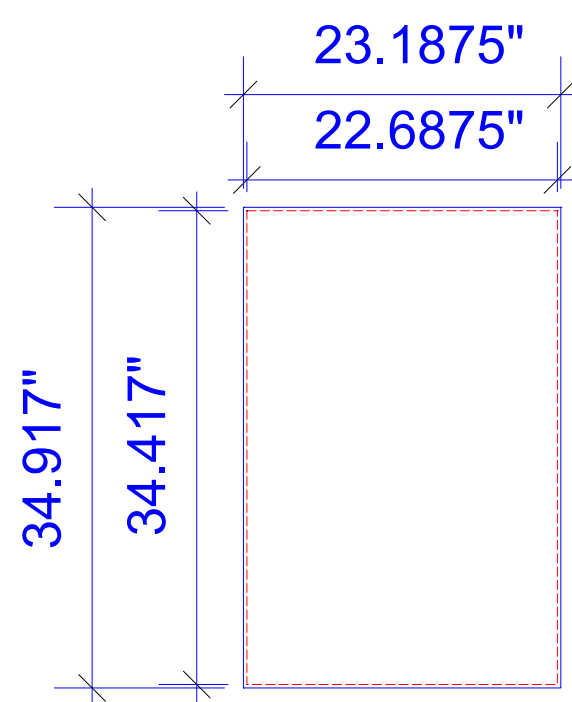

VK-1321 Graphic Dims

ADD 2" Bleed to All Graphics

Product Name: VK-1321
Process: Dye Sublimation
Material: Polyknit 9
Effective Date: 3/28/2014

Live area inside dotted lines

NOTE: Graphic files must be @ 150 dpi Finished Size.  
DO NOT send Flattened Files. Production can not manipulate the content, proportion or color of these files.

\*\*NOTE: Test frames may be required for guaranteed fitting of graphics\*\*

Product Name: VK-1321
Process: Direct Print
Material: 1/16" & 1/4" Sintra
Effective Date: 3/11/2014

Free standing Pedestal  
1/16" Sintra

Backwall Pedestal door infill  
1/16" Sintra

Canvas Size: 23.1875"w x 34.917"h  
Live Size: 22.6875"w x 34.417"h

Canvas Size: 22.6875"w x 32.125"  
Live Size 22.1875"w x 31.625"

NOTE: Graphic files must be @ 150 dpi Finished Size.  
DO NOT send Flattened Files. Production can not manipulate the content, proportion or color of these files.

\*\*NOTE: Test frames may be required for guaranteed fitting of graphics\*\*

VK-1321 Graphic Dims

Product Name: VK-1321
Process: Direct Print
Material: 1/4" Sintra
Effective Date: 08/23/2016 NDW

NOTE: Graphic files must be @ 150 dpi Finished Size.  
DO NOT send Flattened Files. Production can not manipulate  
the content, proportion or color of these files.