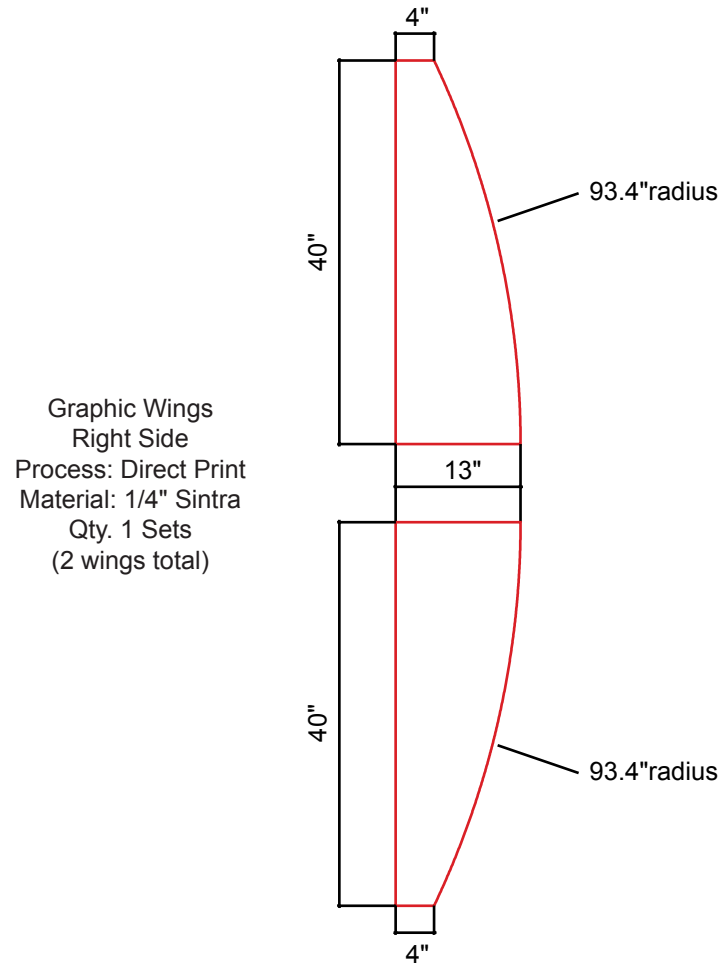

Backwall Pedestal door infill  
1/16" Sintra

Canvas Size: 23.1875"w x 34.917"h  
Live Size: 22.6875"w x 34.417"h

Canvas Size: 22.6875"w x 32.125"  
Live Size 22.1875"w x 31.625"

NOTE: Graphic files must be @ 150 dpi Finished Size.  
DO NOT send Flattened Files. Production can not manipulate the content, proportion or color of these files.

\*\*NOTE: Test frames may be required for guaranteed fitting of graphics\*\*

VK-1321 Graphic Dims

Product Name: VK-1321
Process: Direct Print
Material: 1/4" Sintra
Effective Date: 08/23/2016 NDW

NOTE: Graphic files must be @ 150 dpi Finished Size.  
DO NOT send Flattened Files. Production can not manipulate  
the content, proportion or color of these files.